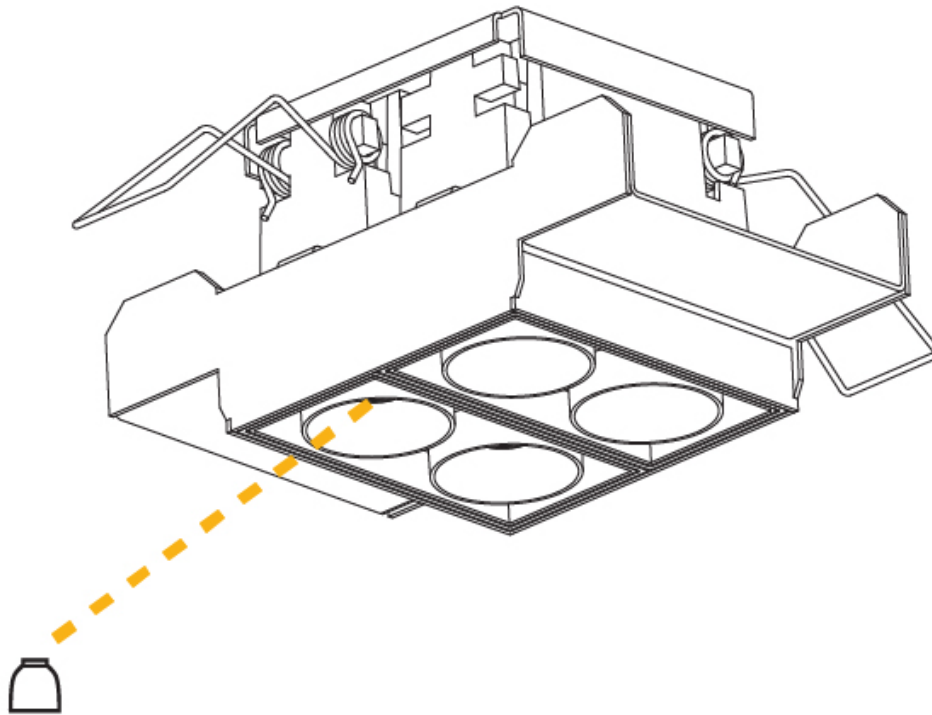

OPTICAL

Optic°: 22 / 38
 Upon Request: Special Beam Angles

RATINGS AND CERTIFICATIONS

Certified By: CSA Certified to UL and CSA Standards
 IP rating: IP44

MAGIQ 2X2 CELL MICRO-DOT TRIMLESS

A35781-

PROJECT	_____
TYPE	_____
SPECIFIER	_____
QUANTITY	_____
DATE	_____