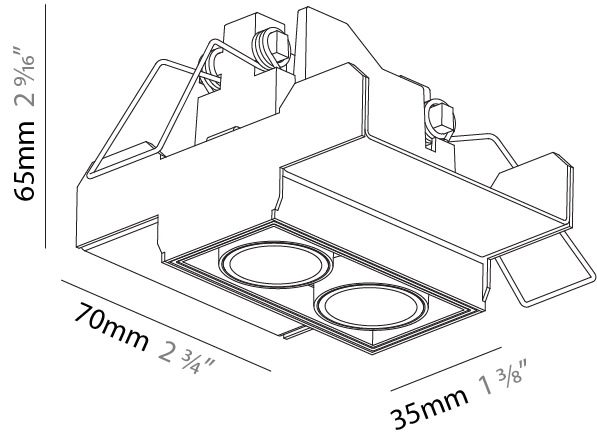

GENERAL

Series: Magiq Micro Dot
Subseries: Magiq 2 Cell Micro-Dot
Partner: Prolight
Division: Architectural
Installation: Trimless
Product Type: Downlight
Mounting Location: Ceiling
Light Distribution: Downlight

PHYSICAL

Shape: Rectangle
Length (mm): 70
Length (in): 2 ¾
Width (mm): 35
Width (in): 1 ⅜
Height (mm): 65
Height (in): 2 ⅞
Ceiling Thickness (mm): 12.5
Ceiling Thickness (in): 1/2
Min. Recessing Depth (mm): 100
Min. Recessing Depth (in): 3 15/16
Weight (kg): 0.241
Weight (lbs): 0.53
Fixture Finish: BLK
Fixture Material: Aluminum Die Cast
Cut-out Measurements: 82mm / 3 1/4" x 42mm / 1 5/8"
Upon Request: Unique Ceiling Thickness

ELECTRICAL

Lamp Type: LED (Zhaga Standard)
Input Wattage (W): 9
Total Output Wattage (W): 6.6
Dimming: Tri-Mode (Non-Dimming and Phase Dimming (120Vac only) and 0-10V Dimming)
Driver Included: No
Driver Location: Remote
Driver Type: Constant Current - Universal
Driver Class: Class 2
Input Voltage (V): 120 - 277
Constant Current (MA): 1050

LED

Number of LEDs: 2
Color Temperature (°K): 2700 / 3000 / 3500 / 4000
Max. Delivered Lumen (lm): 320 / 349 / 357 / 364
Nominal Lumen (lm): 440 / 465 / 470 / 480
CRI: >90 CRI
Lamp Life (hrs): 50000
Upon Request: Special Color Temperature

OPTICAL

Optic°: 22 / 38
Upon Request: Special Beam Angles

RATINGS AND CERTIFICATIONS

Certified By: CSA Certified to UL and CSA Standards
IP rating: IP44