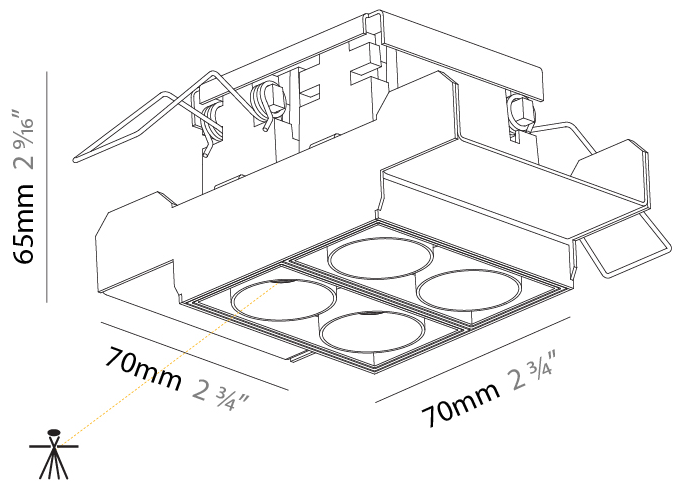

GENERAL

Series: Magiq Micro Dot
Subseries: Magiq 2x2 Cell Micro-Dot
Partner: Prolicht
Division: Architectural
Installation: Trimless
Product Type: Downlight
Mounting Location: Ceiling
Light Distribution: Downlight

PHYSICAL

Aperture Sizes - Downlights: 1"
Shape: Square
Length (mm): 70
Length (in): 2 ¾"
Width (mm): 70
Width (in): 2 ¾"
Height (mm): 65
Height (in): 2 ⅝"
Ceiling Thickness (mm): 12.5
Ceiling Thickness (in): 1/2
Min. Recessing Depth (mm): 100
Min. Recessing Depth (in): 3 ⅙"
Weight (kg): 0.428
Weight (lbs): 0.94
Fixture Material: Aluminum Die Cast
Cut-out Measurements: 82mm / 3 1/4" x 42mm / 1 5/8"
Upon Request: Unique Ceiling Thickness

ELECTRICAL

Lamp Type: LED (Zhaga Standard)
Input Wattage (W): 14.3
Total Output Wattage (W): 13.2
Dimming: Tri-Mode (Non-Dimming and Phase Dimming (120Vac only) and 0-10V Dimming)
Driver Included: No
Driver Location: Recessed Housing
Driver Type: Constant Current - Universal
Driver Class: Class 2
Housing: See components
Input Voltage (V): 120 - 277
Constant Current (MA): 1050

LED

Number of LEDs: 4
Color Temperature (°K): 2700 / 3000 / 4000
Max. Delivered Lumen (lm): 640 / 677 / 698
Nominal Lumen (lm): 880 / 930 / 960
CRI: >90 CRI
Lamp Life (hrs): 50000
Upon Request: Special Color Temperature

OPTICAL

Optic°: 22 / 38
Upon Request: Special Beam Angles

RATINGS AND CERTIFICATIONS

Certified By: CSA Certified to UL and CSA Standards
IP rating: IP44