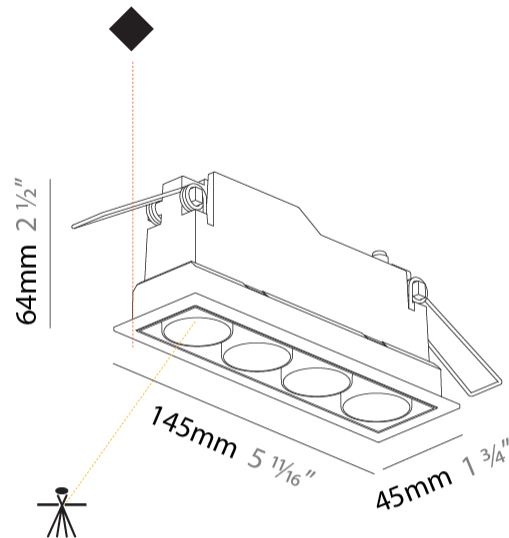

PHYSICAL

Shape: Rectangle
Length (mm): 145
Length (in): 5 11/16
Width (mm): 45
Width (in): 1 3/4
Height (mm): 64
Height (in): 2 1/2
Ceiling Thickness (mm): 10 / 12.5 / 15 / 25 / 30
Ceiling Thickness (in): 3/8 or 1/2 or 9/16 or 1 or 1 3/16
Min. Recessing Depth (mm): 100
Min. Recessing Depth (in): 3 15/16
Weight (kg): 0.265
Weight (lbs): 0.58
Fixture Finish: SSR / BKV / CWI / CRY / HAB / UFT / ITA / RUA / FTG / MYG / LOD / PUS / FRO / FUP / KIA / POP / BLS / SPG / MEY / GOH / CHC / COM / ABZ / JAG / OBR / MOS / ROR
Fixture Material: Aluminum Die Cast
Cut-out Measurements: 138mm / 5 7/16" x 38mm / 1 1/2"

ELECTRICAL

Lamp Type: LED (Zhaga Standard)
Input Wattage (W): 13.3
Total Output Wattage (W): 13
Dimming: Tri-Mode (Non-Dimming and Phase Dimming (120Vac only) and 0-10V Dimming)
Driver Included: No
Driver Location: Remote
Driver Type: Constant Current - Universal
Driver Class: Class 2
Input Voltage (V): 120 - 277
Constant Current (MA): 1050

LED

Number of LEDs: 4
Color Temperature (°K): 2700 / 3000 / 3500 / 4000
Max. Delivered Lumen (lm): Max 588 / 635 / 648 / 661
Nominal Lumen (lm): 880 / 954 / 970 / 990
CRI: >90 CRI
Lamp Life (hrs): 50000

OPTICAL

Optic°: 22 / 38

RATINGS AND CERTIFICATIONS

Certified By: CSA Certified to UL and CSA Standards
IP rating: IP44

138mm x 38mm
5 7/16" x 1 1/2"

100mm
3 15/16"

5 - 30mm
3/16" - 1 3/16"