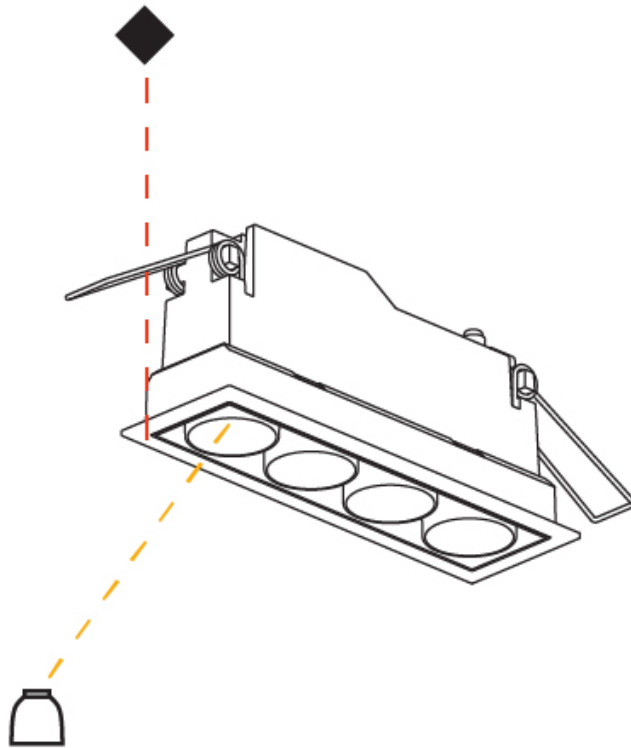

MAGIQ 4 CELL MICRO-DOT RECESSED

A35765-

PROJECT
TYPE
SPECIFIER
QUANTITY
DATE