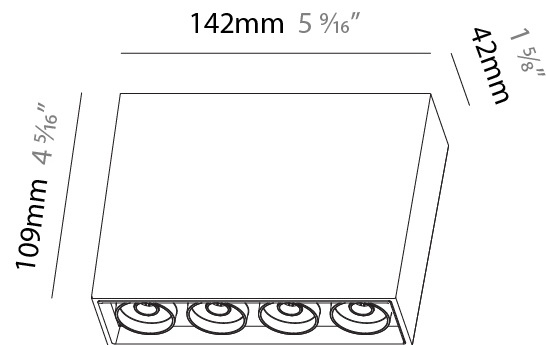

GENERAL

Series: Magiq Micro Dot
Subseries: Magiq 4 Cell Micro-Dot
Partner: Prolicht
Division: Architectural
Installation: Surface
Product Type: Ceiling Surface
Mounting Location: Ceiling
Light Distribution: Direct

PHYSICAL

Shape: Rectangle
Length (mm): 142
Length (in): 5 ⁹/₁₆
Width (mm): 42
Width (in): 1 ⁵/₈
Height (mm): 109
Height (in): 4 ³/₁₆
Weight (kg): 0.65

Fixture Finish: SSR / BKV / CWI / CRY / HAB / UFT / ITA / RUA / FTG / MYG / LOD / PUS / FRO / FUP / KIA / POP / BLS / SPG / MEY / GOH / CHC / COM / ABZ / JAG / OBR / MOS / ROR

Fixture Material: Aluminum Die Cast

ELECTRICAL

Lamp Type: LED (Zhaga Standard)
Input Wattage (W): 13
Total Output Wattage (W): 11.8
Dimming: Tri-Mode (Non-Dimming and Phase Dimming (120Vac only) and 0-10V Dimming)
Driver Included: Yes
Driver Location: Integrated
Driver Type: Constant Current - Universal
Driver Class: Class 1
Input Voltage (V): 120 - 277
Constant Current (MA): 1050mA

LED

Number of LEDs: 4
Color Temperature (°K): 2700 / 3000 / 3500 / 4000
Max. Delivered Lumen (lm): 640 / 691 / 706 / 720
Nominal Lumen (lm): 880 / 950 / 970 / 990
CRI: >90 CRI
Efficiency (%): 80
Lamp Life (hrs): 50000

OPTICAL

Optic°: 22 / 38
Adjustability: Fixed

RATINGS AND CERTIFICATIONS

Certified By: Certified for North American Standards
IP rating: IP20