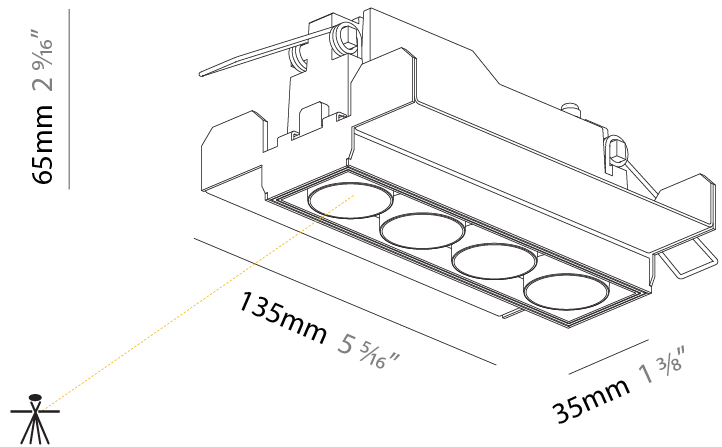

GENERAL

Series: Magiq Micro Dot
Subseries: Magiq 4 Cell Micro-Dot
Partner: Prolicht
Division: Architectural
Installation: Trimless
Product Type: Downlight
Mounting Location: Ceiling
Light Distribution: Downlight

PHYSICAL

Shape: Rectangle
Length (mm): 135
Length (in): 5 ⁵/₁₆
Width (mm): 35
Width (in): 1 ³/₈
Height (mm): 65
Height (in): 2 ⁹/₁₆
Ceiling Thickness (mm): 12.5
Ceiling Thickness (in): 1/2
Min. Recessing Depth (mm): 100
Min. Recessing Depth (in): 3 ¹⁵/₁₆
Weight (kg): 0.403
Weight (lbs): 0.89
Fixture Material: Aluminum Die Cast
Cut-out Measurements: 142mm / 5 9/16" x 42mm / 1 5/8"
Upon Request: Unique Ceiling Thickness

ELECTRICAL

Lamp Type: LED (Zhaga Standard)
Input Wattage (W): 14.3
Total Output Wattage (W): 13.3
Dimming: Tri-Mode (Non-Dimming and Phase Dimming (120Vac only) and 0-10V Dimming)
Driver Included: No
Driver Location: Remote
Driver Type: Constant Current - Universal
Driver Class: Class 2
Housing: See components
Input Voltage (V): 120 - 277
Constant Current (MA): 1050

LED

Number of LEDs: 4
Color Temperature (°K): 2700 / 3000 / 3500 / 4000
Max. Delivered Lumen (lm): 640 / 694 / 706 / 720
Nominal Lumen (lm): 880 / 954 / 940 / 990
CRI: >90 CRI
Lamp Life (hrs): 50000
Upon Request: Special Color Temperature

OPTICAL

Optic°: 22 / 38
Upon Request: Special Beam Angles

RATINGS AND CERTIFICATIONS

Certified By: CSA Certified to UL and CSA Standards
IP rating: IP44