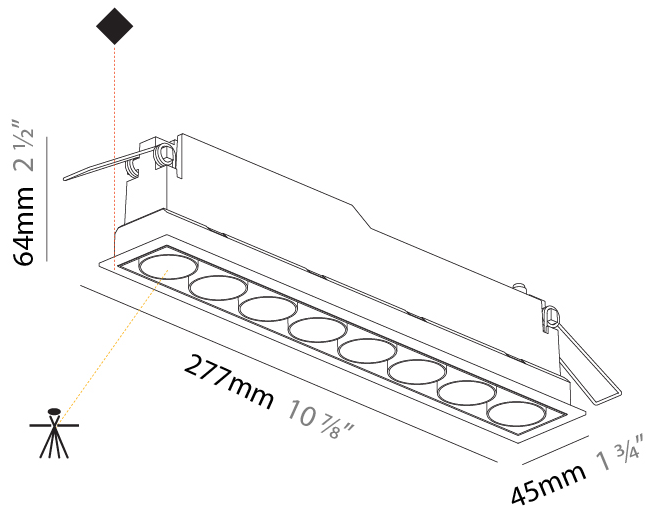

PHYSICAL

Shape: Rectangle
Length (mm): 277
Length (in): 10 7/8
Width (mm): 45
Width (in): 1 3/4
Height (mm): 64
Height (in): 2 1/2
Ceiling Thickness (mm): 10 / 12.5 / 15 / 25 / 30
Ceiling Thickness (in): 3/8 or 1/2 or 9/16 or 1 or 1 3/16
Min. Recessing Depth (mm): 100
Min. Recessing Depth (in): 3 15/16
Weight (kg): 0.518
Weight (lbs): 1.14
Fixture Finish: SSR / BKV / CWI / CRY / HAB / UFT / ITA / RUA / FTG / MYG / LOD / PUS / FRO / FUP / KIA / POP / BLS / SPG / MEY / GOH / CHC / COM / ABZ / JAG / OBR / MOS / ROR
Fixture Material: Aluminum Die Cast
Cut-out Measurements: 270mm / 10 5/8" x 38mm / 1 1/2"

ELECTRICAL

Lamp Type: LED (Zhaga Standard)
Input Wattage (W): 30.2
Total Output Wattage (W): 26.6
Dimming: Tri-Mode (Non-Dimming and Phase Dimming (120Vac only) and 0-10V Dimming)
Driver Included: No
Driver Location: Remote
Driver Type: Constant Current - Universal
Driver Class: Class 2
Input Voltage (V): 120 - 277
Constant Current (MA): 1050

LED

Number of LEDs: 8
Color Temperature (°K): 2700 / 3000 / 3500 / 4000
Max. Delivered Lumen (lm): 1280 / 1382 / 1411 / 1440
Nominal Lumen (lm): 1760 / 1900 / 1940 / 1980
CRI: >90 CRI
Lamp Life (hrs): 50000

OPTICAL

Optic°: 22 / 38

RATINGS AND CERTIFICATIONS

Certified By: CSA Certified to UL and CSA Standards
IP rating: IP44
Glare Rating: ≤ 10